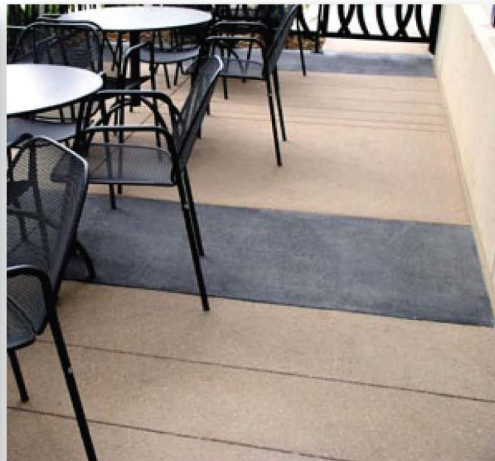

## SANDSCAPE TEXTURE

BOMANITE EXPOSED AGGREGATE SYSTEMS IS A LICENSED PROGRAM THAT IS COMPRISED OF VARIOUS EXPOSED AGGREGATE PRODUCTS, FINISHES AND SYSTEMS.

## SANDSCAPE TEXTURE

SANDSCAPE TEXTURE IS A SERIES OF TECHNIQUES FOR CREATING EXPOSED AGGREGATE FINISHES FROM READY-MIX CONCRETE AGGREGATES AND SANDS IN COMBINATION WITH INTEGRAL COLORS AND VARIOUS STAINING PRODUCTS AND TECHNIQUES.